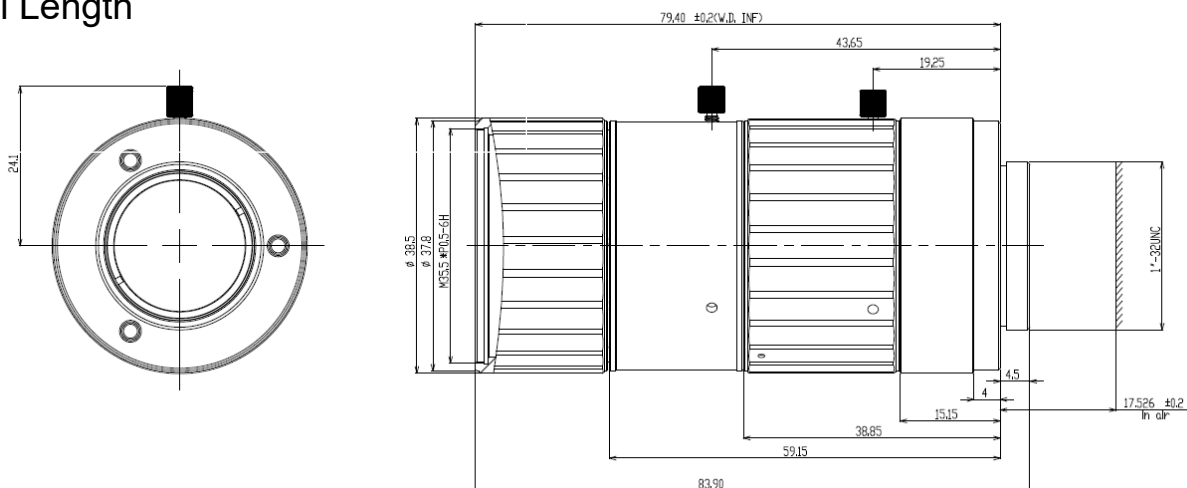

FLU120-F70

70mm Focal Length

1.2" F4.0/16 C-Mount				
Focal Length		f=70mm		
Max Diameter(RATIO)		F=4.0~16		
Picture Size		1"	1.1"	1.2"
Angle	H	9.2°	10.4°	10.3°
	V	7.2°	7.8°	9.3°
	D	11.7°	12.9°	13.9°
Distortion(TV)		<0.06%		
Focus distance(min)		0.5M		
Flange back		17.526mm in air		
Back focus		19.6mm in air		
Filter screw size		M35.5x0.5		
Dimension		Φ38.6x79.42mm		
Mount		C-Mount		
Temperature Range		-10~+50°C		
Storage Temperature Range		-20~+60°C		