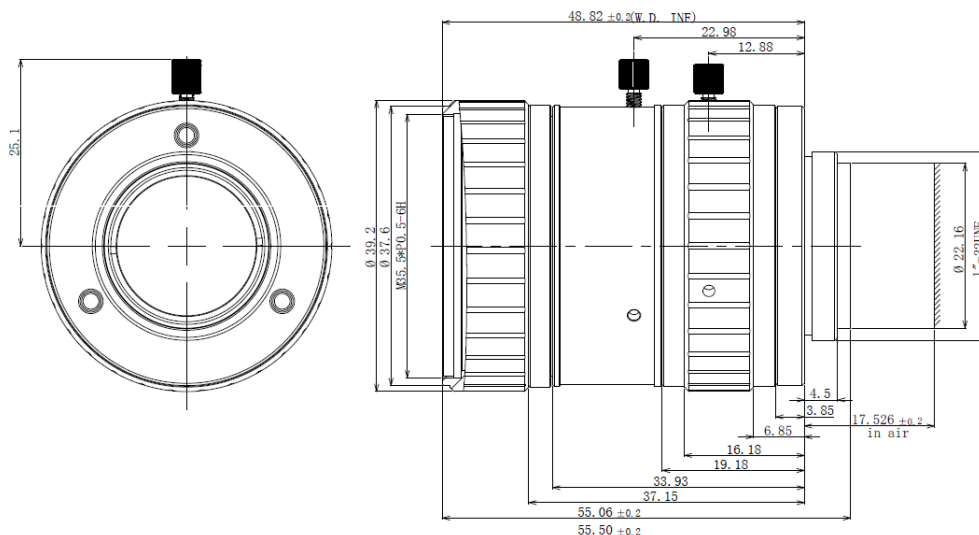

FLU120-F35

35mm Focal Length

1.2" F4.0/16 C-Mount				
Focal Length		f=35mm		
Max Diameter(RATIO)		F=4.0~16		
Picture Size		1"	1.1"	1.2"
Angle	H	18.81°	21.33°	22°
	V	14.9°	16.01°	19.09°
	D	23.83°	26.37°	28.81°
Distortion(TV)		<0.01%		
Focus distance(min)		0.18M		
Flange back		17.526mm in air		
Back focus		19.6mm in air		
Filter screw size		M35.5x0.5		
Dimension		Φ38.6x48.85mm		
Mount		C-Mount		
Temperature Range		-10~+50°C		
Storage Temperature Range		-20~+60°C		