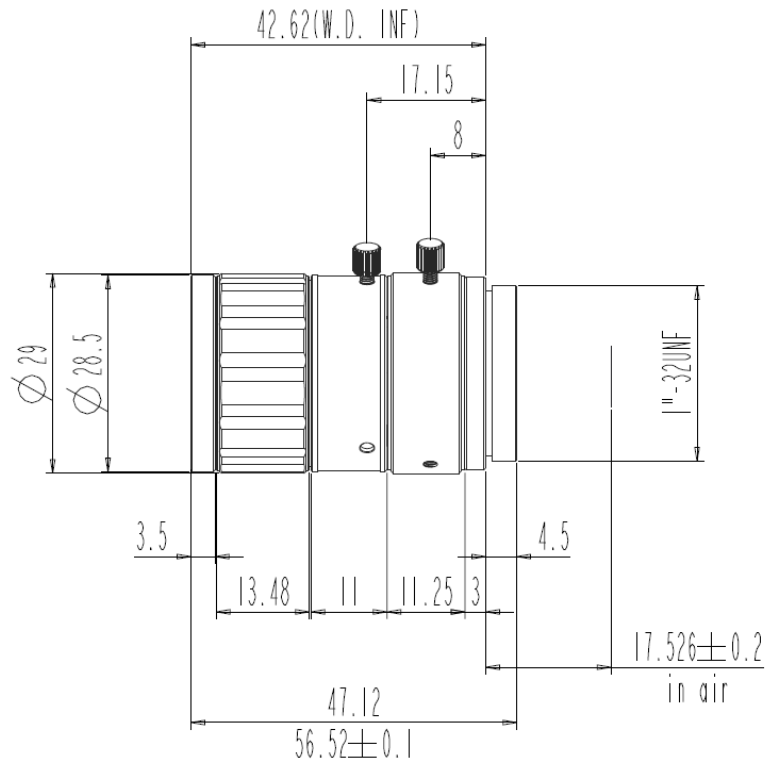

FLS118-F35

35mm Focal Length

1/1.8" C-Mo int				
Focal Length		f=35mm		
Max Diameter(RATIO)		F=2.8~16		
Picture Size		1/1.7"	1/8"	1/2"
Angle	H	11.44°	11.3°	9.8°
	V	8.64°	7.6°	7.4°
	D	14.32°	13.8°	12.3°
Distortion(TV)		<0.05%		
Focus distance(mm)		200mm		
Support CCD		φ9.4mm		
Filter screw size		M27.0 P0.5		
Back focal length		17.526mm		
Mount		C-Mount		