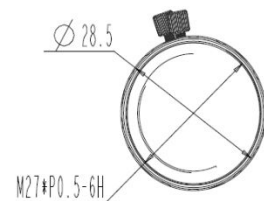

FLS118-F08

8mm Focal Length

1/1.8" C-Mo int				
Focal Length		f=8mm		
Max Diameter(RATIO)		F=2.8~16		
Picture Size		1/1.7"	1/8"	1/2"
Angle	H	49.64°	49.3°	43.5°
	V	38.4°	34.0°	33.2°
	D	60.17°	58.5°	53.4°
Distortion(TV)		<0.12%		
Focus distance(mm)		75mm		
Support CCD		φ9.4mm		
Filter screw size		M27.0 P0.5		
Back focal length		17.526mm		
Mount		C-Mount		
Temperature Range		-10~+50°C		
Storage Temperature Range		-20~+60°C		