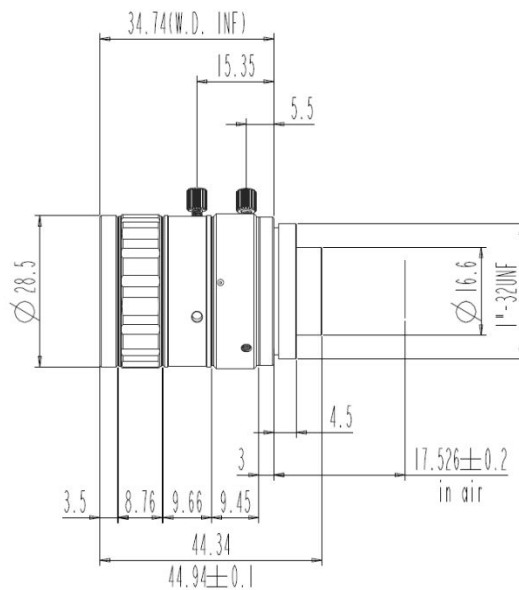

FLS118-F08

8mm Focal Length

1/1.8" C-Mo int				
Focal Length		f=8mm		
Max Diameter(RATIO)		F=2.8~16		
Picture Size		1/1.7"	1/8"	1/2"
Angle	H	49.64°	49.3°	43.5°
	V	38.4°	34.0°	33.2°
	D	60.17°	58.5°	53.4°
Distortion(TV)		<0.12%		
Focus distance(mm)		75mm		
Support CCD		φ9.4mm		
Filter screw size		M27.0 P0.5		
Back focal length		17.526mm		
Mount		C-Mount		
Temperature Range		-10~+50°C		
Storage Temperature Range		-20~+60°C		