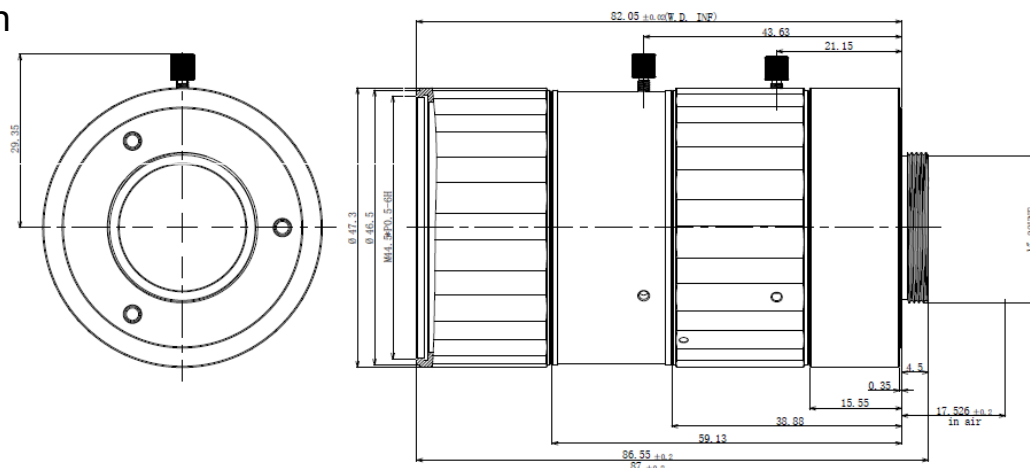

## FLH230-F75

75mm Focal Length

### 2/3" C-Mount

|                     |   |           |        |      |
|---------------------|---|-----------|--------|------|
| Focal Length        |   | f=75mm    |        |      |
| Max Diameter(RATIO) |   | F=2.0~16  |        |      |
| Picture Size        |   | 2/3"      | 1/1.8" | 1/2" |
| Angle               | H | 5.9°      | 5.2°   | 4.5° |
|                     | V | 4.8°      | 3.3°   | 3.2° |
|                     | D | 7.8°      | 6.2°   | 5.6° |
| Distortion(TV)      |   | <0.2%     |        |      |
| Focus distance(mm)  |   | 400mm     |        |      |
| Filter screw size   |   | M44.5x0.5 |        |      |
| Support CCD         |   | 11.4mm    |        |      |
| Mount               |   | C-Mount   |        |      |