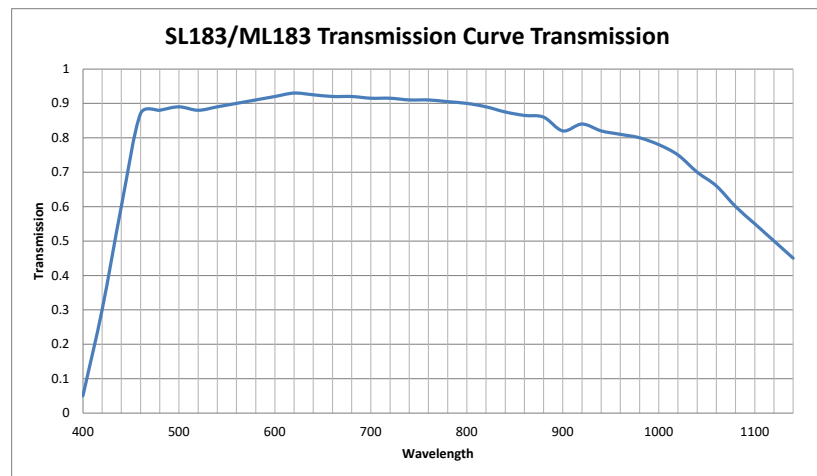

**Lens drawings**

### Entrance pupil location

The entrance pupil location is inside the lens. The first lens element vertex or the lens plastic can be used as a reference to find the location.

Field Angle (Deg)	Rel to lens vertex	Rel to lens housing
0	4.43	2.59
6	4.43	2.59
13	4.43	2.59
19	4.44	2.60
25	4.45	2.61
32	4.48	2.64
38	4.52	2.68
44	4.58	2.74
51	4.67	2.83
57	4.77	2.93
63	4.85	3.01

### Lens transmission

Wavelength	Transmission
420	0.3
440	0.6
460	0.87
500	0.89
540	0.89
580	0.91
620	0.93
660	0.92
700	0.915
740	0.91
780	0.905
820	0.89
860	0.865
900	0.82
940	0.82
980	0.8

For more information, contact