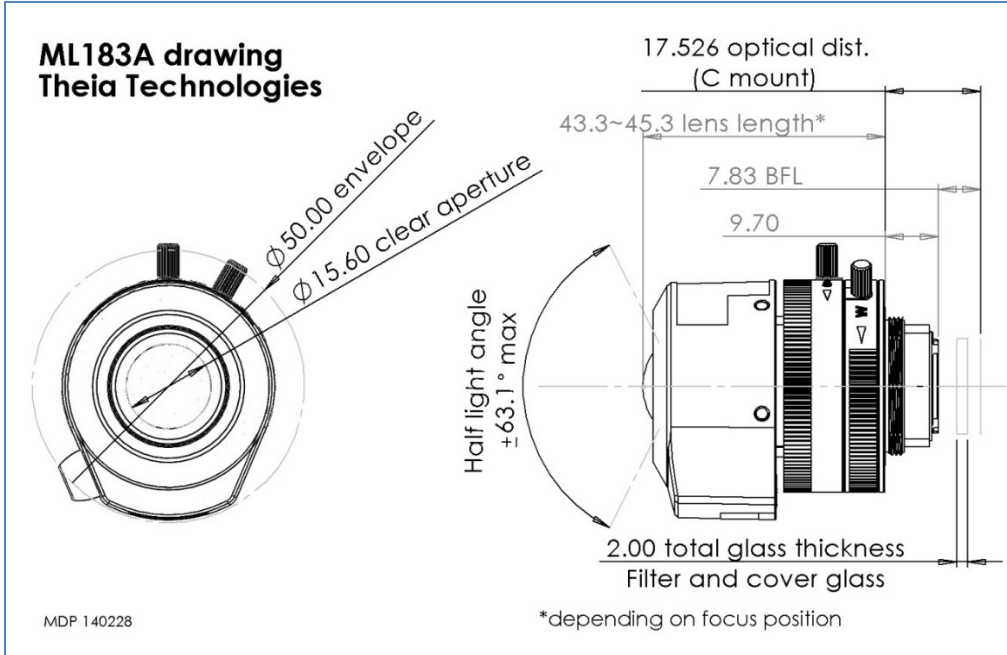

Fields of view

Sensor size	1/3"	1/2.7" HD	1/2.5"
Field of view (H)	105° - 77°	111° - 84°	115° - 88°
Field of view (V)	90° - 62°	95° - 68°	99° - 71°
Field of view (D)	117° - 90°	123° - 96°	126° - 100°

Lens drawings