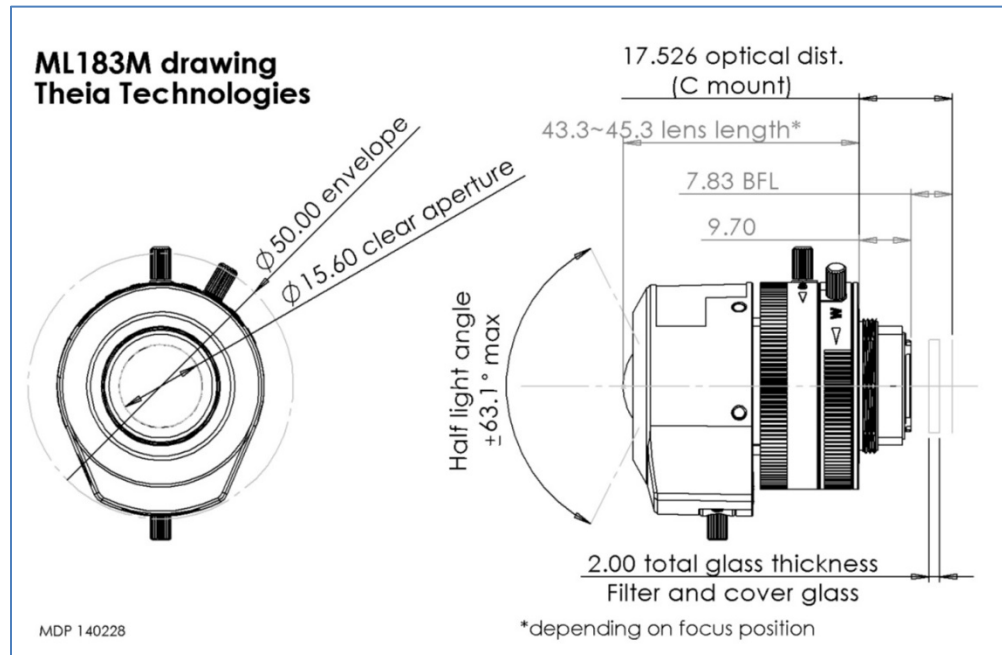

Fields of view

Sensor size	1/3"	1/2.7" HD	1/2.5"
Field of view (H)	105° - 77°	111° - 84°	115° - 88°
Field of view (V)	90° - 62°	95° - 68°	99° - 71°
Field of view (D)	117° - 90°	123° - 96°	126° - 100°

Lens drawings