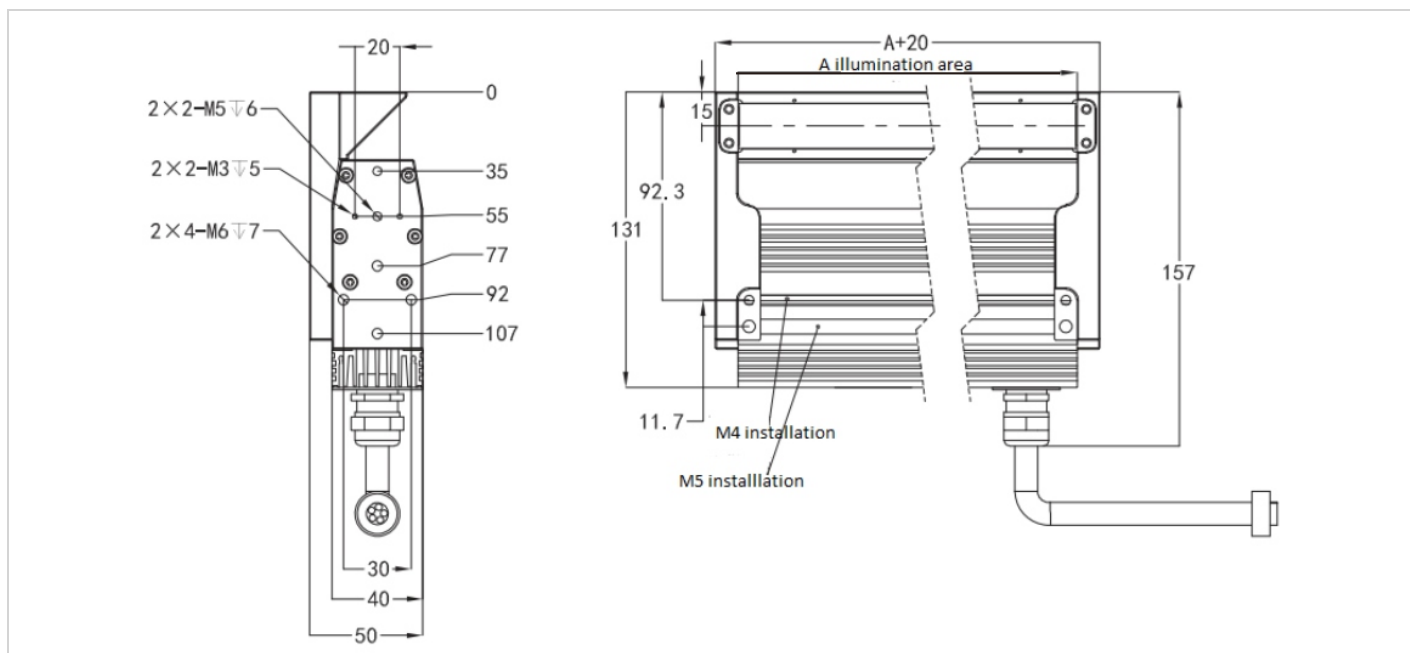

Parameter

| Item | Model | Power consumption Red Color | Power consumption (W,B,G) | Option | Extension cable | Recommended Controller |
|------|---------------|--------------------------------|------------------------------|----------|-----------------|---------------------------|
| 1 | SBS-LSLC100 | Recheck | 24V/20.0W | Diffuser | 1m/3m/5m | SBS-DCH24/ SBS-DCH48 |
| 2 | SBS-LSLC150 | Recheck | 24V/30.0W | Diffuser | 1m/3m/5m | |
| 3 | SBS-LSLC200 | Recheck | 24V/40.0W | Diffuser | 1m/3m/5m | |
| 4 | SBS-LSLC300 | Recheck | 24V/60.0W | Diffuser | 1m/3m/5m | |
| 5 | SBS-LSLC400 | Recheck | 24V/80.0W | Diffuser | 1m/3m/5m | |
| 6 | SBS-LSLCHP100 | Recheck | 24V/33.0W | Diffuser | 1m/3m/5m | |
| 7 | SBS-LSLCHP150 | Recheck | 24V/50.0W | Diffuser | 1m/3m/5m | |
| 8 | SBS-LSLCHP200 | Recheck | 24V/67.0W | Diffuser | 1m/3m/5m | |
| 9 | SBS-LSLCHP300 | Recheck | 24V/101.0W | Diffuser | 1m/3m/5m | |
| 10 | SBS-LSLCHP400 | Recheck | 24V/135.0W | Diffuser | 1m/3m/5m | |

Dimensions(mm)

SBS-LSLC/LSLCHP series